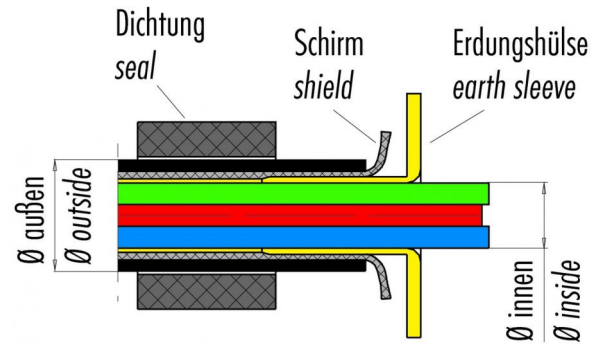

Product 623: Earthing sleeves with seal, cable diameter inner 5.2 mm, outer 7.5 mm
Area M23 Power

Article number 08 1200 075 052

Date: 2015-06-04 - Page 1 of 1

Illustration

Scale drawing

Matching products

- Cable plug connector, shieldable, cable outlet 6 - 10 mm, (earthing sleeves with seals must be ordered separately)
- Coupling plug, shieldable, cable outlet 6 - 10 mm, (earthing sleeves with seals must be ordered separately)
- Female cable connector, shieldable, cable outlet 6 - 10 mm, (earthing sleeves with seals must be ordered separately)
- Coupling socket, shieldable, cable outlet 6 - 10 mm, (earthing sleeves with seals must be ordered separately)