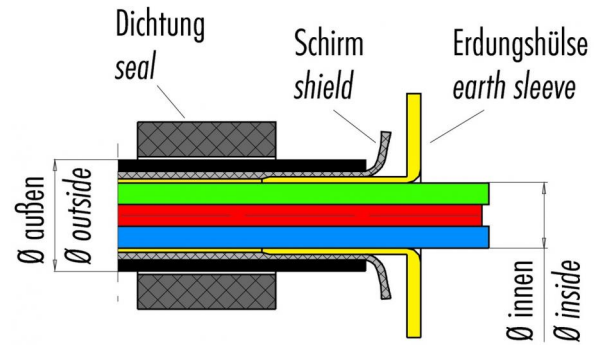

Product 623: Earthing sleeves with seal, cable diameter inner 3.2 mm, outer 6.0 mm  
Area M23 Power

Article number 08 1200 060 032

Date: 2015-06-04 - Page 1 of 1

#### Illustration

#### Scale drawing

#### Matching products

- Cable plug connector, shieldable, cable outlet 6 - 10 mm, (earthing sleeves with seals must be ordered separately)
- Coupling plug, shieldable, cable outlet 6 - 10 mm, (earthing sleeves with seals must be ordered separately)
- Female cable connector, shieldable, cable outlet 6 - 10 mm, (earthing sleeves with seals must be ordered separately)
- Coupling socket, shieldable, cable outlet 6 - 10 mm, (earthing sleeves with seals must be ordered separately)