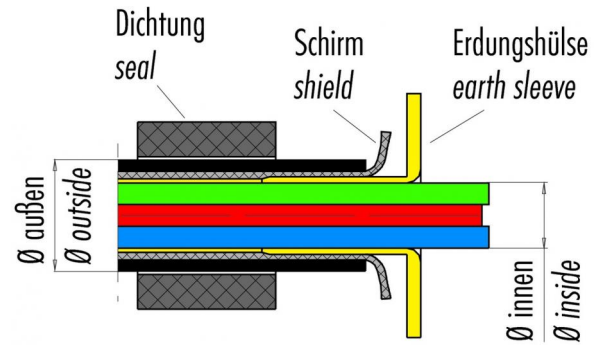

Product 623: Earthing sleeves with seal, cable diameter inner 5.2 mm, outer 10.0 mm  
Area M23 Power

Article number 08 1200 100 052

Date: 2015-06-04 - Page 1 of 1

#### Illustration

#### Scale drawing

#### Matching products

- Cable plug connector, shieldable, cable outlet 6 - 10 mm, (earthing sleeves with seals must be ordered separately)
- Coupling plug, shieldable, cable outlet 6 - 10 mm, (earthing sleeves with seals must be ordered separately)
- Female cable connector, shieldable, cable outlet 6 - 10 mm, (earthing sleeves with seals must be ordered separately)
- Coupling socket, shieldable, cable outlet 6 - 10 mm, (earthing sleeves with seals must be ordered separately)