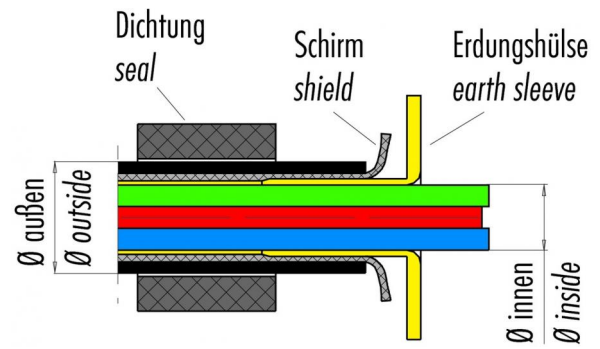

Product 623: Earthing sleeves with seal, cable diameter inner 3.8 mm, outer 6.0 mm
Area M23 Power

Article number 08 1200 060 038

Date: 2015-06-04 - Page 1 of 1

Illustration

Scale drawing

Matching products

- Cable plug connector, shieldable, cable outlet 6 - 10 mm, (earthing sleeves with seals must be ordered separately)
- Coupling plug, shieldable, cable outlet 6 - 10 mm, (earthing sleeves with seals must be ordered separately)
- Female cable connector, shieldable, cable outlet 6 - 10 mm, (earthing sleeves with seals must be ordered separately)
- Coupling socket, shieldable, cable outlet 6 - 10 mm, (earthing sleeves with seals must be ordered separately)