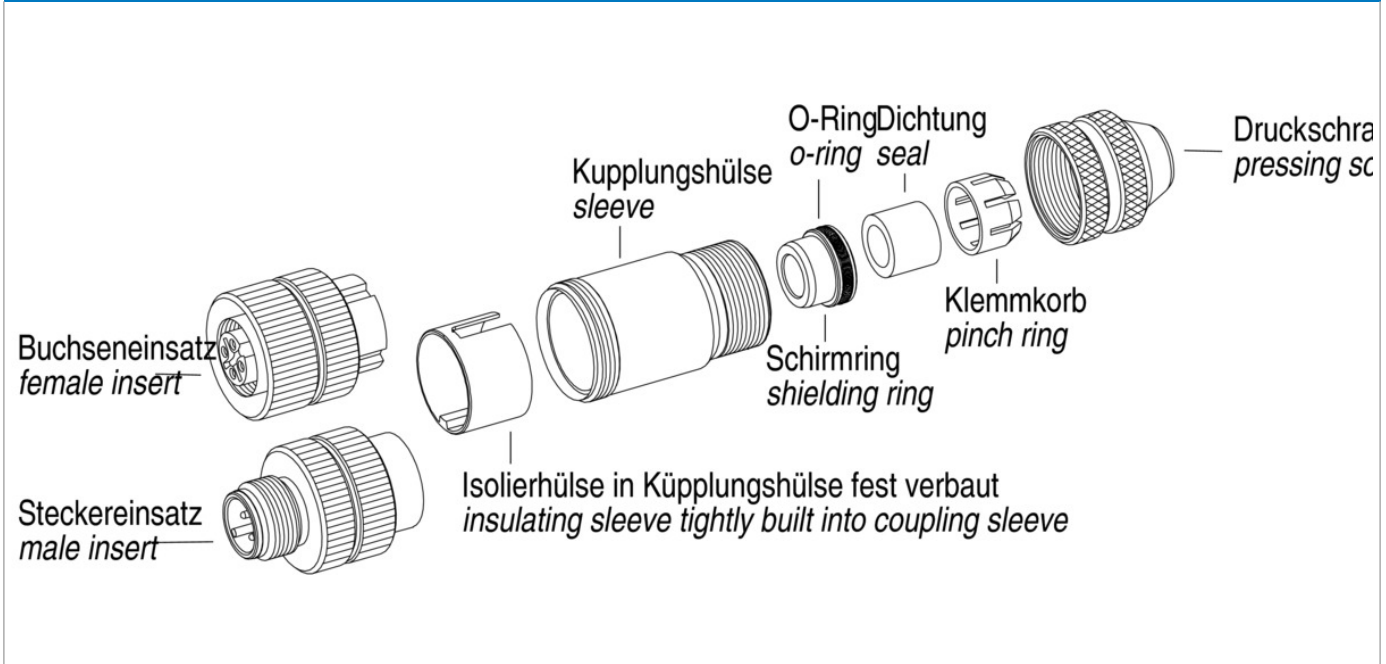

You can find the item description and assembly instruction on the next page.

Technical data

Common values

Connector Design	Female cable connector
Connector locking system	screw
Termination	Screwing
Wire gauge (mm)	0.50 mm ²
Wire gauge (AWG)	20
Cable outlet	8 - 10 mm
Upper temperature	85 °C
Lower temperature	-40 °C

Material

Material of contact	CuZn (Brass)
Contact plating	Au (Gold)
Material of contact body	PA
Material of housing	Brass, nickel-plated zinc die casting

Contacts: 8, female cable connector, cable outlet 8 - 10 mm, screw connection, static ring version

Product	Contacts: 8, Female cable connector, cable outlet 8 - 10 mm, screw terminal connection, static ring version, with UL approval	Area	M12-A Series 713
Pole	8	Article number	99 1486 914 08

Item description