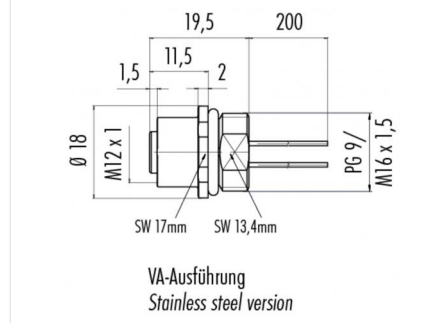

Product **Contacts: 8, Female panel mount connector with single wires, 0.25 mm<sup>2</sup>, PG 9**

Area **M12-A Series 713/763**  
Article number **76 0132 0011 00008-0200**

### Scale drawing

### General features

Connector Design	female panel mount connector
Connector locking system	bolted
Termination	Strands
Wire gauge (mm)	0,25 mm <sup>2</sup>
Wire gauge (AWG)	24
Upper temperature	85 °C
Lower temperature	-40 °C