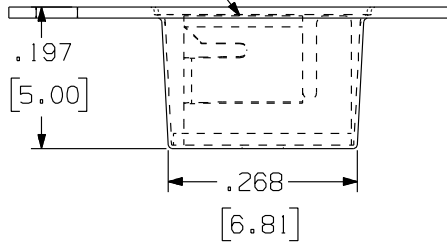

1237-BMT-KT

Rev.
B

APPLICATION DRAWING

PICK-UP TAPE
ON TOP

16mm TAPE

PART No.	DESCRIPTION
1237-BMT-KT	1237 IN STANDARD TAPE AND REEL
1237-BMT-KT-SR	7" PLASTIC REEL CONTAINING 100 PARTS IN TAPE

RoHS COMPLIANT