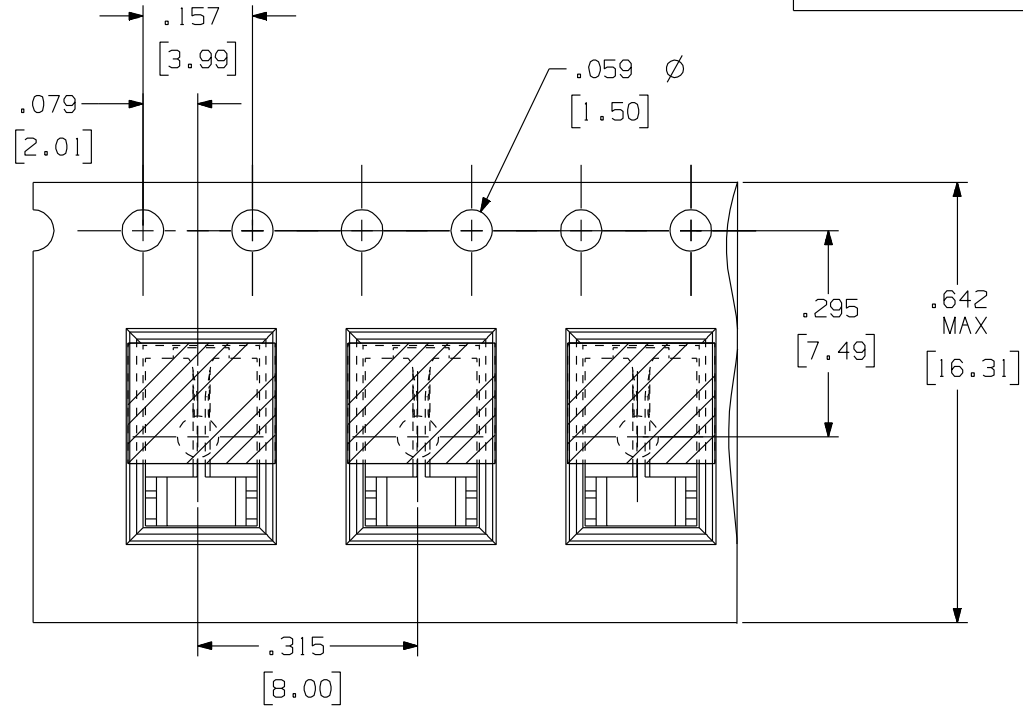

1237-BMT-KT

Rev.
B

APPLICATION DRAWING

PICK-UP TAPE
ON TOP

16mm TAPE

PART No.	DESCRIPTION
1237-BMT-KT	1237 IN STANDARD TAPE AND REEL
1237-BMT-KT-SR	7" PLASTIC REEL CONTAINING 100 PARTS IN TAPE

RoHS COMPLIANT

ZIERICK

Radio Circle Drive
Mount Kisco, New York 10549

SMT UNIVERSAL TAB RECEPTACLE TAPE POCKET SCHEME WITH PICK-UP TAPE (BACKSIDE MOUNTING)

THIS DOCUMENT AND THE CONFIDENTIAL INFORMATION CONTAINED HERE ARE THE PROPERTY OF ZIERICK MANUFACTURING CORPORATION AND MAY NOT BE USED IN WHOLE OR IN PART IN ANY WAY, OR COMMUNICATED TO ANY PARTY OTHER THAN THE RECIPIENT WITHOUT THE EXPRESS PRIOR WRITTEN CONSENT OF ZIERICK MANUFACTURING CORPORATION.