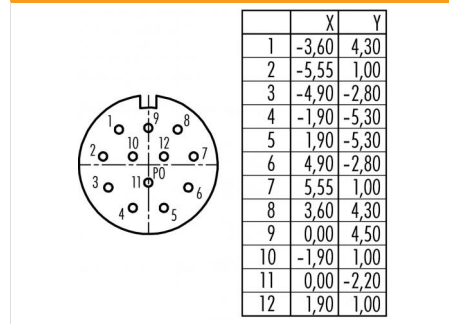

Contact Arrangement

Technical data

Common values

Connector Design	Female cable connector
Connector locking system	screw
Termination	Solder
Wire gauge (mm)	1.00 mm²
Wire gauge (AWG)	18
Cable outlet	6 - 10 mm
Upper temperature	125 °C
Lower temperature	-20 °C

Electrical values

Rated voltage	150 V
Rated impulse voltage	1500 V
Pollution degree	3
Overvoltage category	II
Material group	III
Rated current (40°C)	8 A
Volume resistivity	≤ 3 mΩ
EMV compliance	shielded
Degree of protection	IP67
Mechanical operation	> 50 mating cycles

Material

Material of contact	CuSn (Bronze)
Contact plating	Au (Gold)
Material of contact body	PBT/PA66
Material of housing	CuZn (Brass nickel-plated)

Contacts: 12, Coupling socket, shieldable, right-turning