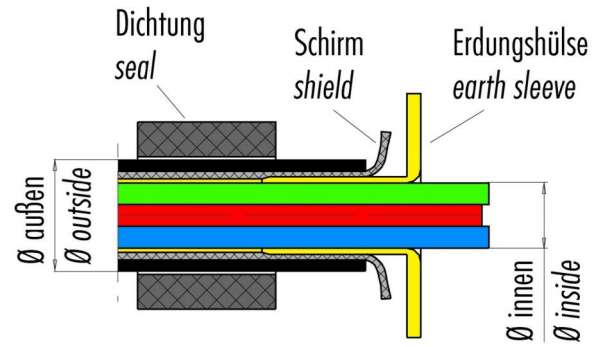

Product 623: Earthing sleeves with seal, cable diameter inner 6.6 mm, outer 10.0 mm
Area M23 Power

Article number 08 1200 100 066

Date: 2015-06-04 - Page 1 of 1

Illustration

Scale drawing

Matching products

- Cable plug connector, shieldable, cable outlet 6 - 10 mm, (earthing sleeves with seals must be ordered separately)
- Coupling plug, shieldable, cable outlet 6 - 10 mm, (earthing sleeves with seals must be ordered separately)
- Female cable connector, shieldable, cable outlet 6 - 10 mm, (earthing sleeves with seals must be ordered separately)
- Coupling socket, shieldable, cable outlet 6 - 10 mm, (earthing sleeves with seals must be ordered separately)