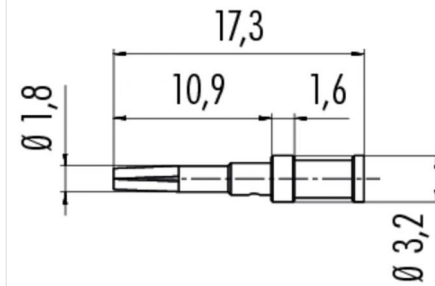

Product **Series 715: female contact (VE=100 each), 0,14 0,34mm<sup>2</sup>**  
Article number **61 1227 146**

## Illustration

## Scale drawing