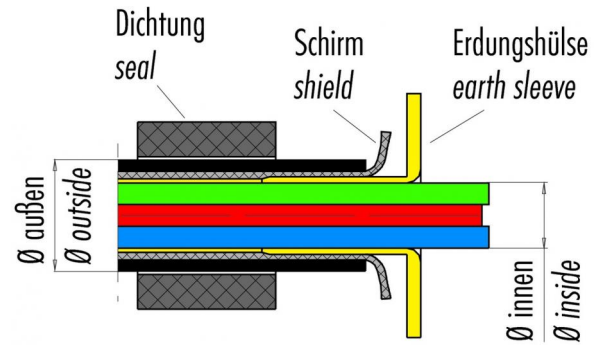

Product 623: Earthing sleeves with seal, cable diameter inner 4.6 mm, outer 7.5 mm
Area M23 Power

Article number 08 1200 075 046

Date: 2015-06-04 - Page 1 of 1

Illustration

Scale drawing

Matching products

- Cable plug connector, shieldable, cable outlet 6 - 10 mm, (earthing sleeves with seals must be ordered separately)
- Coupling plug, shieldable, cable outlet 6 - 10 mm, (earthing sleeves with seals must be ordered separately)
- Female cable connector, shieldable, cable outlet 6 - 10 mm, (earthing sleeves with seals must be ordered separately)
- Coupling socket, shieldable, cable outlet 6 - 10 mm, (earthing sleeves with seals must be ordered separately)