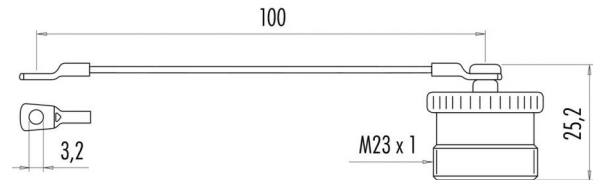

Product 623: Protection cap for panel mount connector with internal thread, IP67
Area M23 Power

Article number 08 1201 000 000

Date: 2015-06-04 - Page 1 of 1

Illustration

Scale drawing

Matching products

- Cable plug connector, shieldable, cable outlet 6 - 10 mm, (earthing sleeves with seals must be ordered separately)
- Male angled connector, cable outlet 6 - 10 mm
- Female cable connector, cable outlet 6 - 10 mm
- Female cable connector, shieldable, cable outlet 6 - 10 mm, (earthing sleeves with seals must be ordered separately)
- Female angled connector, cable outlet 6 - 10 mm