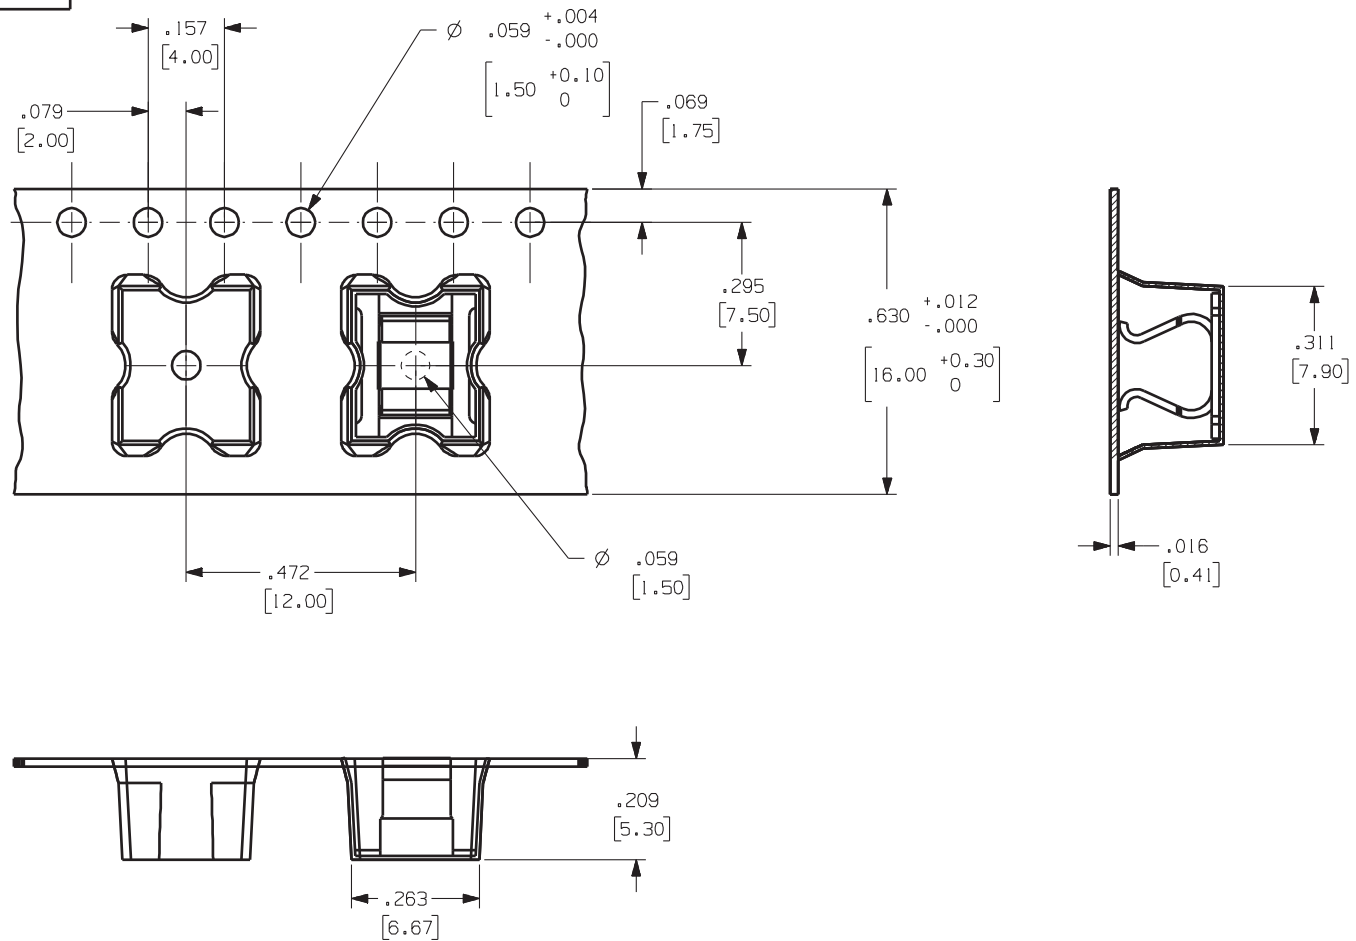

1230T

Rev.

APPLICATION DRAWING

RoHS COMPLIANT

16mm TAPE

Zierick Product Related Recommendations are general guidelines only. Since each customer's design, process and application is different it is necessary that customers thoroughly test our products in specific applications.

ZIERICK

Radio Circle Drive
Mount Kisco, New York 10549

5MM SMT FUSE RECEPTACLE

THIS DOCUMENT AND THE CONFIDENTIAL INFORMATION CONTAINED HERE ARE THE PROPERTY OF ZIERICK MANUFACTURING CORPORATION AND MAY NOT BE USED IN WHOLE OR IN PART IN ANY WAY, OR COMMUNICATED TO ANY PARTY OTHER THAN THE RECIPIENT WITHOUT THE EXPRESS PRIOR WRITTEN CONSENT OF ZIERICK MANUFACTURING CORPORATION.

1230T