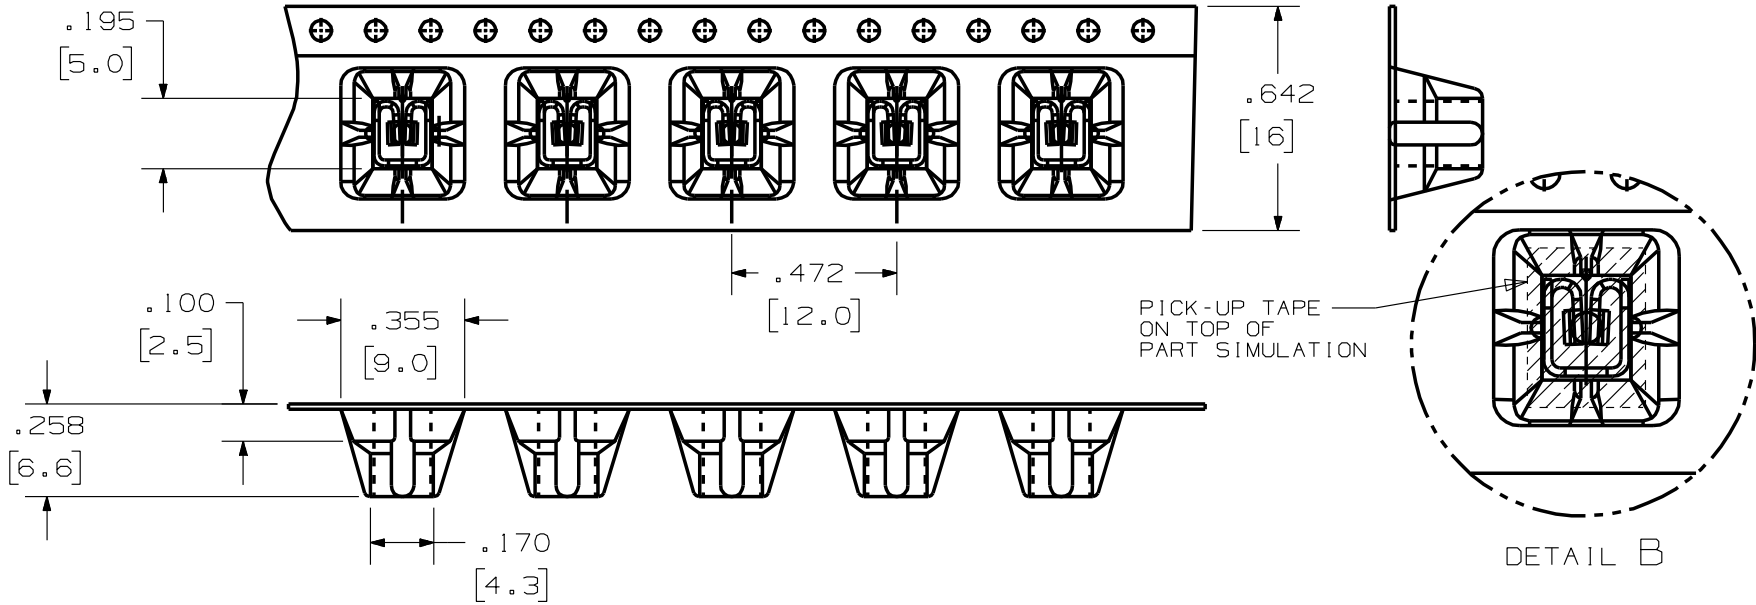

1237T-KT

Rev.
A

APPLICATION DRAWING

16mm TAPE

PARTR NO.	DESCRIPTION
1237T-KT	1237 IN PICK-UP TAPE AND REEL
1237T-KT-SR	7" PLASTIC REEL WITH 100 PC IN PICK-UP TAPE

RoHS COMPLIANT

Zierick Product Related Recommendations are general guidelines only. Since each customer's design, process and application is different it is necessary that customers thoroughly test our products in specific applications.

ZIERICK

Radio Circle Drive
Mount Kisco, New York 10549

SMT UNIVERSAL TAB RECEPTACLE
TOP ENTRY IN TAPE AND REEL
WITH PICK-UP TAPE

THIS DOCUMENT AND THE CONFIDENTIAL INFORMATION CONTAINED HERE ARE THE PROPERTY OF ZIERICK MANUFACTURING CORPORATION AND MAY NOT BE USED IN WHOLE OR IN PART IN ANY WAY, OR COMMUNICATED TO ANY PARTY OTHER THAN THE RECIPIENT WITHOUT THE EXPRESS PRIOR WRITTEN CONSENT OF ZIERICK MANUFACTURING CORPORATION.