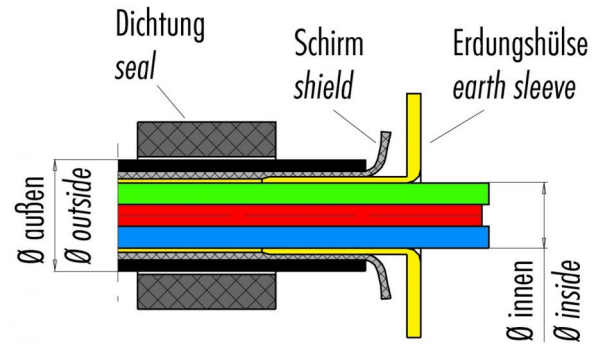

Product 623: Earthing sleeves with seal, cable diameter inner 2.5 mm, outer 5.0 mm
Area M23 Power

Article number 08 1200 050 025

Date: 2015-06-04 - Page 1 of 1

Illustration

Scale drawing

Matching products

Cable plug connector, shieldable, cable outlet 6 - 10 mm, (earthing sleeves with seals must be ordered separately)

Coupling plug, shieldable, cable outlet 6 - 10 mm, (earthing sleeves with seals must be ordered separately)

Female cable connector, shieldable, cable outlet 6 - 10 mm, (earthing sleeves with seals must be ordered separately)

Coupling socket, shieldable, cable outlet 6 - 10 mm, (earthing sleeves with seals must be ordered separately)