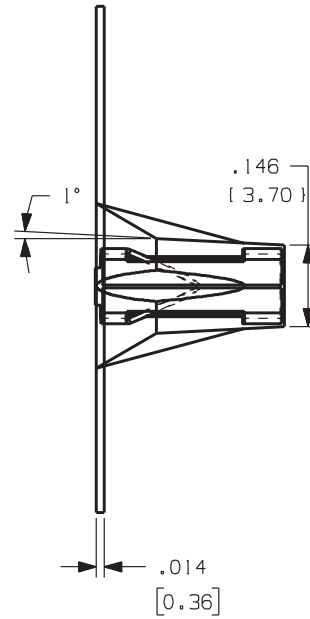

1262T

Rev.  
C

APPLICATION DRAWING

RoHS COMPLIANT

Zierick Product Related Recommendations are general guidelines only. Since each customer's design, process and application is different it is necessary that customers thoroughly test our products in specific applications.

1262T

C