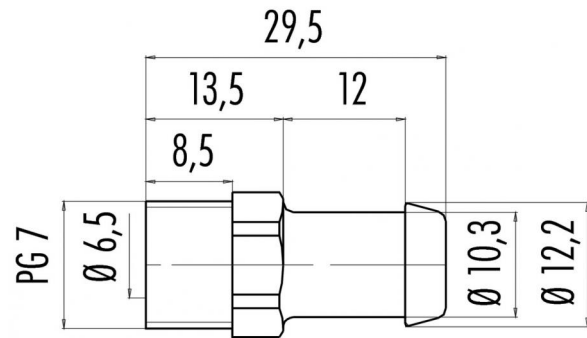

Product 713-815: Tube coupler
Area M12-US

Article number 02 0273 000

Date: 2015-06-04 - Page 1 of 1

Illustration

Scale drawing

Matching products

- Cable plug connector M12 x 1
- Cable plug connector 1/2" UNF with UL approval
- Male angled connector M12 x 1
- Male angled connector 1/2" UNF with UL approval
- Female cable connector M12 x 1
- Female cable connector 1/2" UNF with UL approval
- Female angled connector M12 x 1, screw
- Female angled connector 1/2" UNF, screw, with UL approval