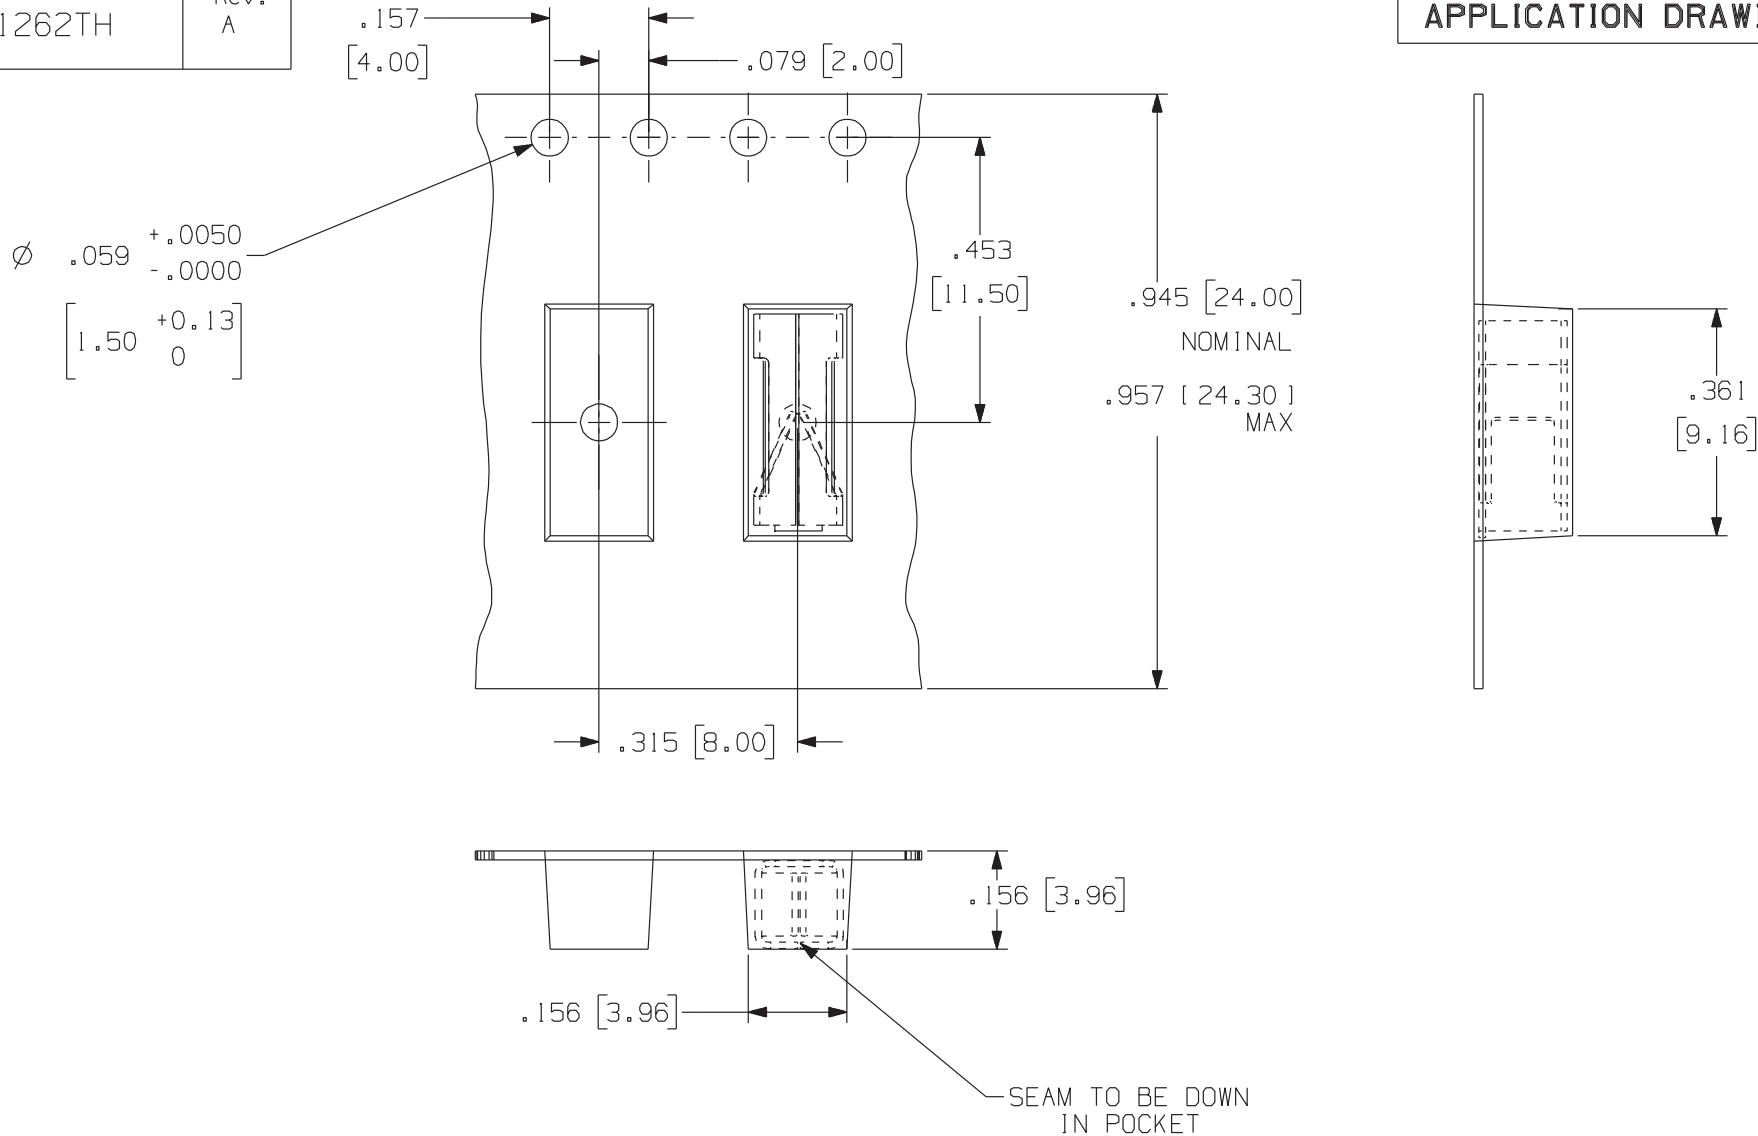

1262TH

Rev.
A

APPLICATION DRAWING

RoHS COMPLIANT

Zierick Product Related Recommendations are general guidelines only. Since each customer's design, process and application is different it is necessary that customers thoroughly test our products in specific applications.

ZIERICK

Radio Circle Drive
Mount Kisco, New York 10549

1262 OR 1275 IN TAPE
HORIZONTALLY

THIS DOCUMENT AND THE CONFIDENTIAL INFORMATION CONTAINED HERE ARE THE PROPERTY OF ZIERICK MANUFACTURING CORPORATION AND MAY NOT BE USED IN WHOLE OR IN PART IN ANY WAY, OR COMMUNICATED TO ANY PARTY OTHER THAN THE RECIPIENT WITHOUT THE EXPRESS PRIOR WRITTEN CONSENT OF ZIERICK MANUFACTURING CORPORATION.