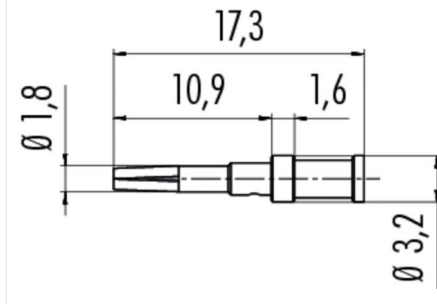

Product **Series 715: female contact (VE=100 each), 1,0 - 1,5mm²**
Article number **61 1229 146**

Illustration

Scale drawing

Matching products

Kabeldose, Crimpanschluss
Kabeldose, Crimpanschluss, schirmbar
Female angled connector, crimp termination
Female angled connector, crimp termination, shieldable