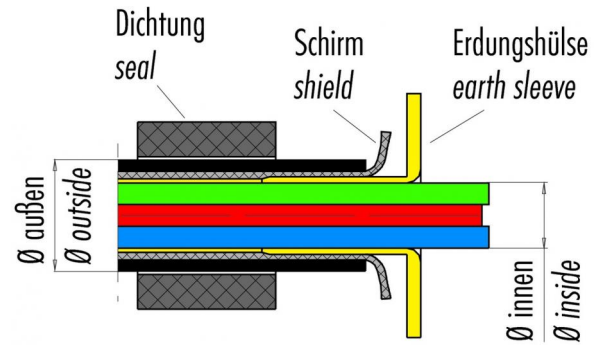

Product 623: Earthing sleeves with seal, cable diameter inner 3.6 mm, outer 7.5 mm
Area M23 Power

Article number 08 1200 075 036

Date: 2015-06-04 - Page 1 of 1

Illustration

Scale drawing

Matching products

- Cable plug connector, shieldable, cable outlet 6 - 10 mm, (earthing sleeves with seals must be ordered separately)
- Coupling plug, shieldable, cable outlet 6 - 10 mm, (earthing sleeves with seals must be ordered separately)
- Female cable connector, shieldable, cable outlet 6 - 10 mm, (earthing sleeves with seals must be ordered separately)
- Coupling socket, shieldable, cable outlet 6 - 10 mm, (earthing sleeves with seals must be ordered separately)