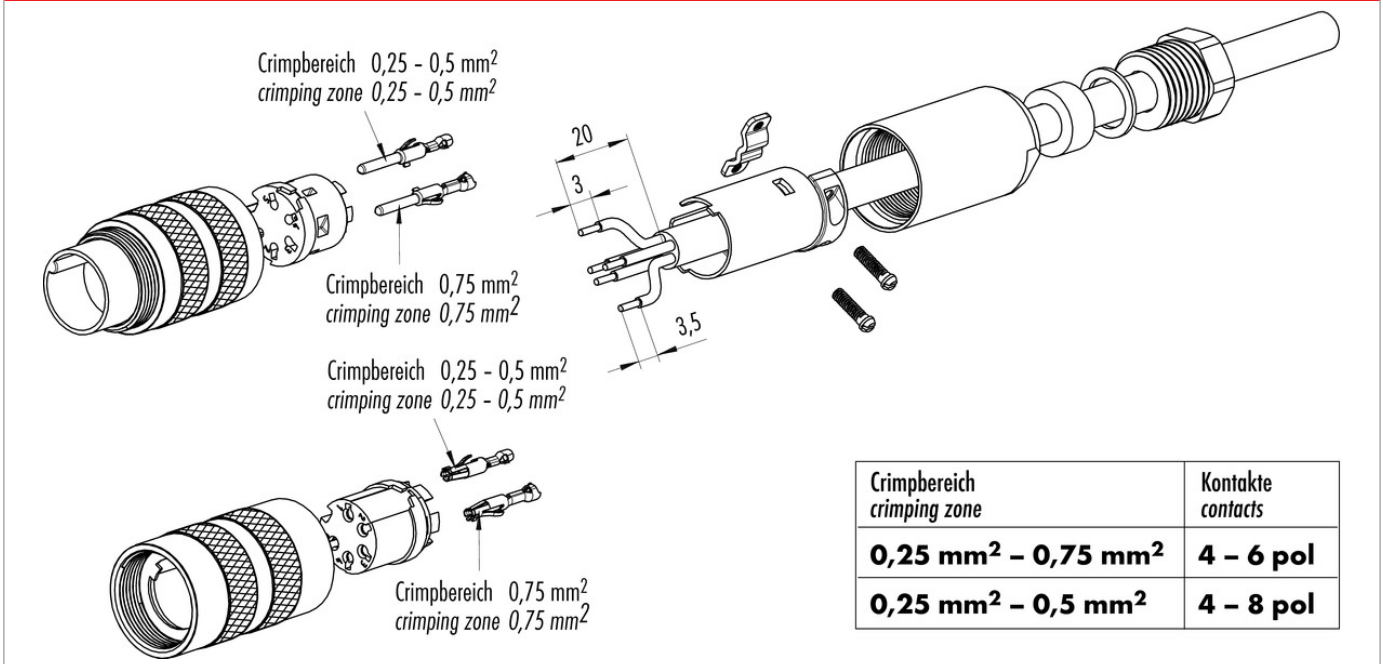

You can find the item description and assembly instruction on the next page.

Technical data

Common values

Connector Design	Female cable connector
Connector locking system	screw
Termination	Crimp
Wire gauge (mm)	0.14 -1.0 mm ²
Wire gauge (AWG)	26-18
Cable outlet	6 - 8 mm
Upper temperature	95 °C
Lower temperature	-40 °C

Material

Material of contact	CuSn (Bronze)
Contact plating	Ag (Silver)
Material of contact body	PBT (UL 94 V-0)
Material of housing	CuZn (Brass nickel-plated)

Contacts: 4, Female cable connector with cable clamp, CRIMP connection, shieldable, cable outlet 6 - 8 mm

Product	Contacts: 4, Female cable connector with cable clamp, CRIMP connection, shieldable, cable outlet 6 - 8 mm	Area	M16 IP67 Series 423
Pole	4	Article number	99 5610 700 04

Item description

Installation instructions / Mounting cutout