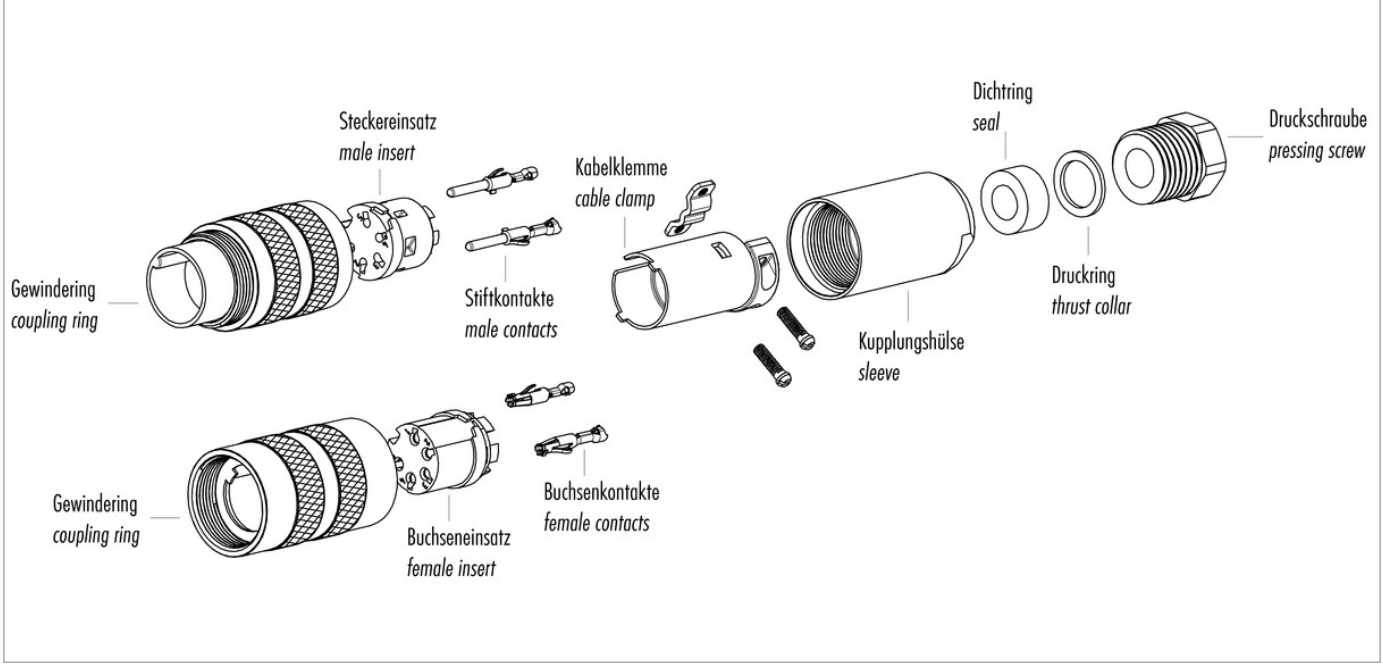

You can find the item description and assembly instruction on the next page.

Technical data

Common values

Connector Design	Female cable connector
Connector locking system	screw
Termination	Crimp
Wire gauge (mm)	0.14 -1.0 mm ²
Wire gauge (AWG)	26-18
Cable outlet	6 - 8 mm
Upper temperature	95 °C
Lower temperature	-40 °C

Material

Material of contact	CuSn (Bronze)
Contact plating	Ag (Silver)
Material of contact body	PBT (UL 94 V-0)
Material of housing	CuZn (Brass nickel-plated)

Contacts: 4, Female cable connector with cable clamp, CRIMP connection, shieldable, cable outlet 6 - 8 mm

Product	Contacts: 4, Female cable connector with cable clamp, CRIMP connection, shieldable, cable outlet 6 - 8 mm	Area	M16 IP67 Series 423
Pole	4	Article number	99 5610 700 04

Item description

Installation instructions / Mounting cutout