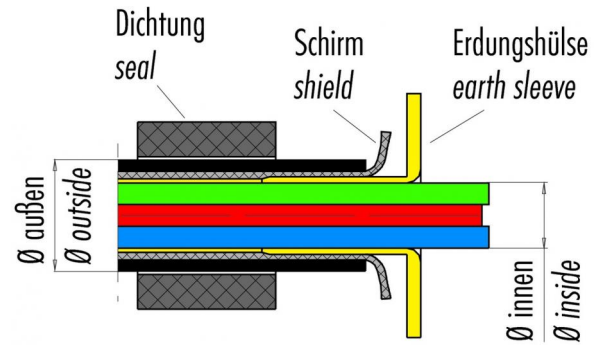

Product 623: Earthing sleeves with seal, cable diameter inner 5.5 mm, outer 10.0 mm
Area M23 Power

Article number 08 1200 100 055

Date: 2015-06-04 - Page 1 of 1

Illustration

Scale drawing

Matching products

- Cable plug connector, shieldable, cable outlet 6 - 10 mm, (earthing sleeves with seals must be ordered separately)
- Coupling plug, shieldable, cable outlet 6 - 10 mm, (earthing sleeves with seals must be ordered separately)
- Female cable connector, shieldable, cable outlet 6 - 10 mm, (earthing sleeves with seals must be ordered separately)
- Coupling socket, shieldable, cable outlet 6 - 10 mm, (earthing sleeves with seals must be ordered separately)